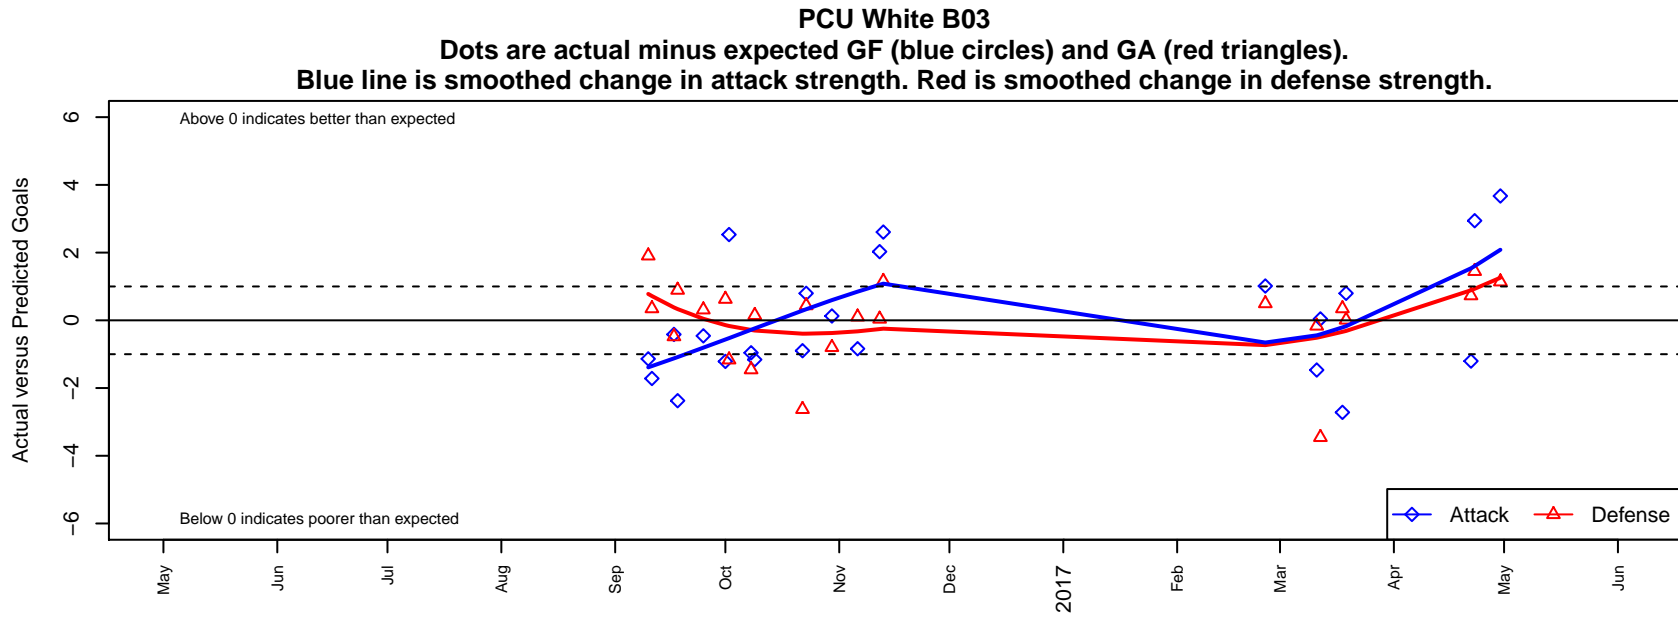

PCU White B03

Portland City United SC
 Portland, OR
 B03 total strength=1013
 attack=3.78 defense=1.16
 fall league = PTT B03 Div 1 White
 spr league = Spr OYS B03 Div 2 Green

alt names used:
 PCU 03B White
 PCU 03B White
 PCU 03B White

Venues played:
 2016 PTT B03 Division 1 White
 2016 OYS Founders Cup B03
 2016 Spr OYS B03 Division 2 Green

**attack and defense variance (black dot)
relative to other teams
and top 10 in region**

**attack and defense rating
relative to others at age
and all opponents in last 13 months**