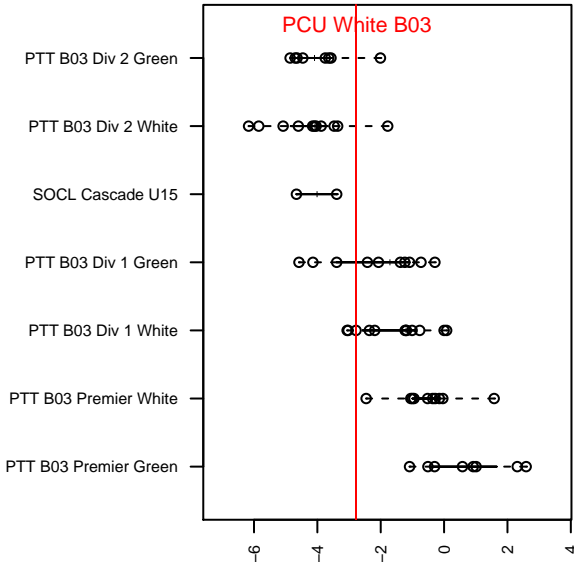

PCU White B03

Portland City United SC
 Portland, OR
 B03 total strength=1013
 attack=3.78 defense=1.16
 fall league = PTT B03 Div 1 White
 spr league = Spr OYS B03 Div 2 Green

alt names used:
 PCU 03B White
 PCU 03B White
 PCU 03B White

Venues played:
 2016 PTT B03 Division 1 White
 2016 OYS Founders Cup B03
 2016 Spr OYS B03 Division 2 Green

**attack and defense variance (black dot)
relative to other teams
and top 10 in region**

**attack and defense rating
relative to others at age
and all opponents in last 13 months**